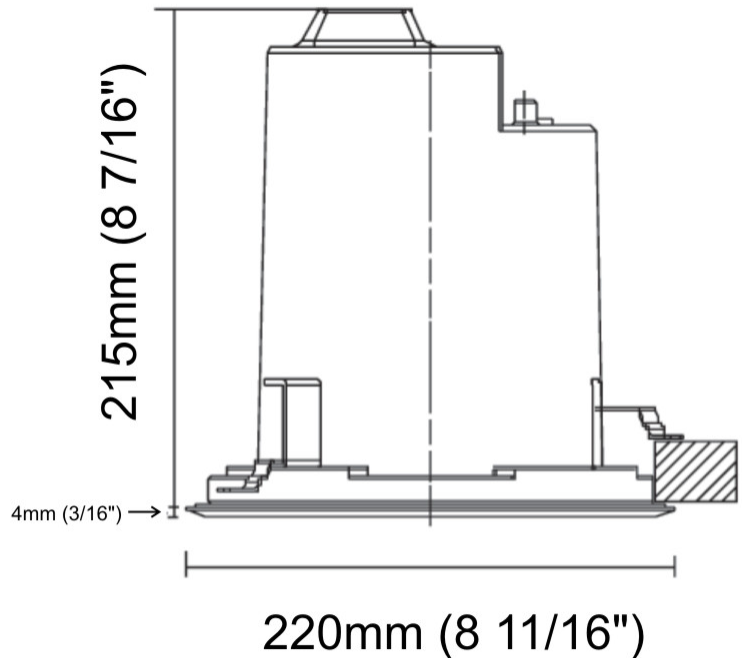

GENERAL

Series: Olodum
 Brand: Side
 Division: Exterior
 Mounting Type: Recessed
 Mounting Location: Ceiling
 Subcategory: Downlight

PHYSICAL

Shape: Round
 Diameter (mm): 220
 Diameter (in): 8 11/16
 Height (mm): 215
 Height (in): 8 7/16
 Light Distribution: Adjustable / Direct
 Weight (kg): 3.6
 Weight (lbs): 7.94
 Diffuser: Clear tempered glass
 Fixture Finish: SSS
 Fixture Material: Aluminum Die Cast

RATINGS AND CERTIFICATIONS

Certified By: Certified for North American Standards
 IP rating: IP67
 IK Rating: IK10

Recessed Thickness 10 / 12.5 / 15 / 25 / 30 mm
 (3/8" / 1/2" / 9/16" / 1" / 1 3/16")

201mm (7 15/16")
 3.6kg / 7.93lbs