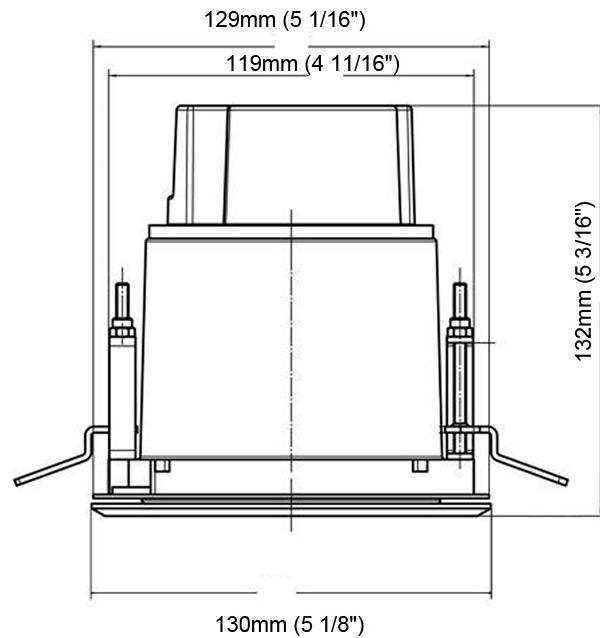

GENERAL

Series: Olodum
Subseries: Olodum Round
Brand: Side
Division: Exterior
Mounting Type: Recessed
Mounting Location: Ceiling
Subcategory: Downlight

PHYSICAL

Shape: Round
Diameter (mm): 130
Diameter (in): 5 1/8
Height (mm): 132
Height (in): 5 3/16
Light Distribution: Downlight
Weight (kg): 1.450
Weight (lbs): 3.2
Diffuser: Clear tempered glass
Gasket: Silicon rubber
Fixture Finish: SSS
Fixture Material: Aluminum Die Cast

ELECTRICAL

Lamp Type: LED (Zhaga Standard)
Input Wattage (W): 6.8
Total Output Wattage (W): 5.8
Dimming: 0-10V Dimming / Phase Dimming (120Vac Only)
Driver Included: No
Driver Location: Remote
Driver Type: Constant Current - Universal
Driver Class: Class 2
Input Voltage (V): 120 - 277
Constant Current (MA): 203
Upon Request: (Not included - see components [IP65 or higher enclosure to be supplied by others]) 0-10Vdc dimming / Phase dimming @120Vac only / 277Vac

LED

Color Temperature (°K): 3000 / 4000
Max. Delivered Lumen (lm): 814.5 / 868.5
CRI: >80 CRI
Lamp Life (hrs): 50000

OPTICAL

Reflector: Polycarbonate metallized reflector
Optic: 15 / 30 / 45

RATINGS AND CERTIFICATIONS

Certified By: Certified for North American Standards
IP rating: IP67
IK Rating: IK10

PROJECT
TYPE
SPECIFIER
QUANTITY
DATE

1.45kg / 3.2lbs

127mm (5")

Recessed Thickness: 10 / 12.5 / 15 mm (3/8" / 1/2" / 9/16")